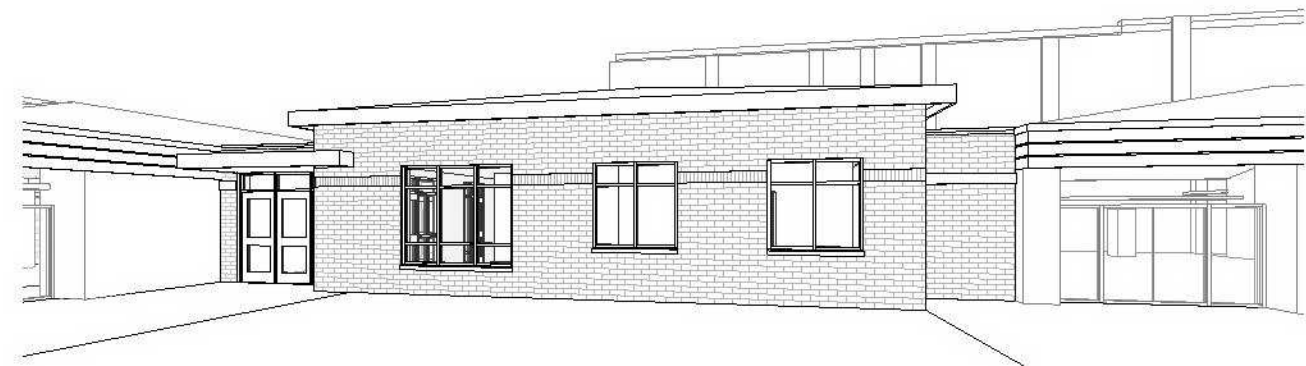

UNIT D - NEW ADMINISTRATION SUITE & VESTIBULE ENLARGED PLAN
SCALE: 1/4" = 1'-0"

UNIT D - NEW ADMINISTRATION SUITE - WEST ELEVATION
SCALE: 1/4" = 1'-0"

UNIT D - NEW ADMINISTRATION SUITE - VIEW FROM THE WEST
SCALE: