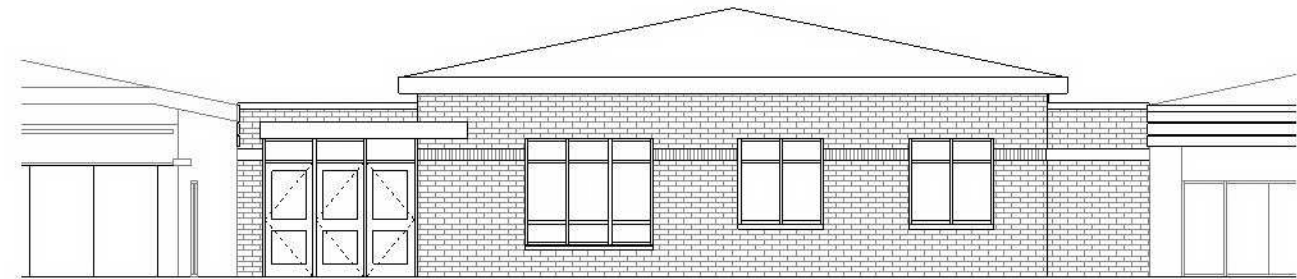

UNIT D - NEW ADMINISTRATION SUITE & VESTIBULE ENLARGED PLAN
SCALE: 1/4" = 1'-0"

UNIT D - NEW ADMINISTRATION SUITE - WEST ELEVATION
SCALE: 1/4" = 1'-0"

UNIT D - NEW ADMINISTRATION SUITE - VIEW FROM THE WEST
SCALE: