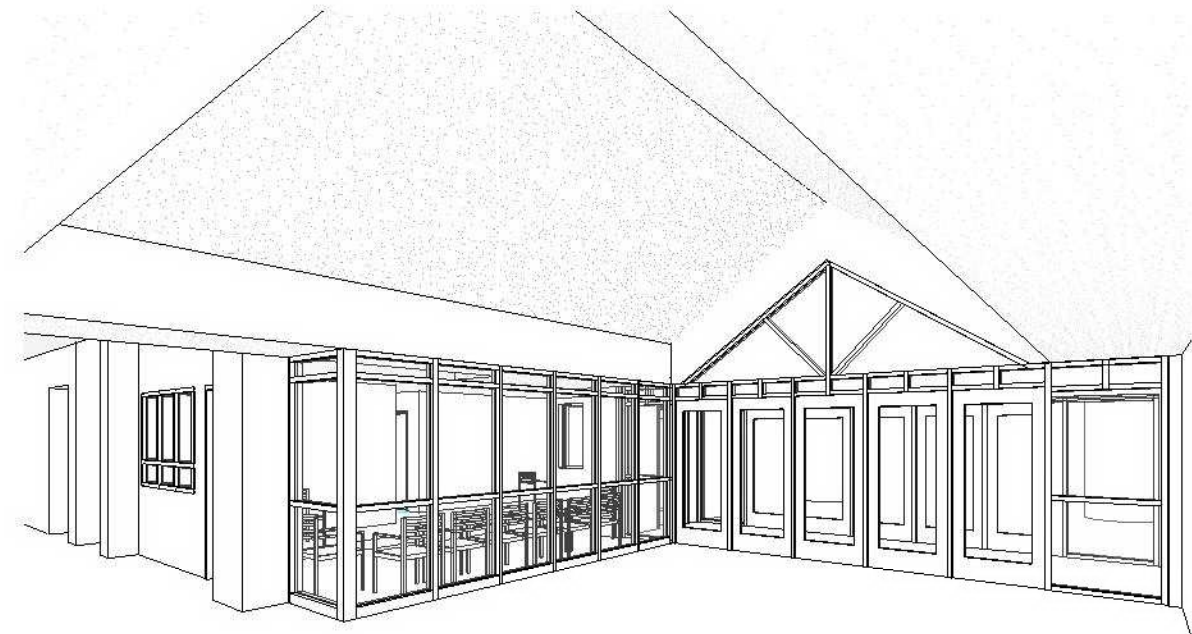

NEW VESTIBULE AND WAITING AREA
SCALE: 3/8" = 1'-0"

VIEW FROM LOBBY OF NEW WAITING AREA
SCALE: